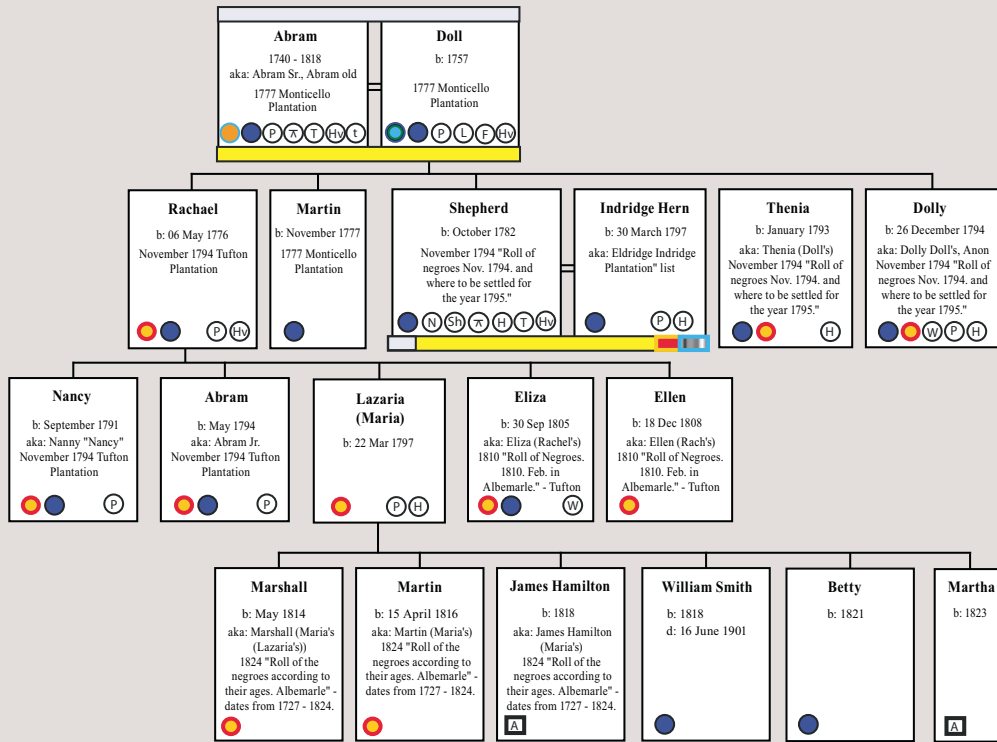

# Descendants of Abram and Doll

## Plantation Key

- Monticello
  - Poplar Forest
  - Elk Hill
  - Shadwell
  - Lego
  - Pantop
  - Montalto
  - Indian Camp
  - Guinea
  - Angola
  - Liggon's
  - Bridge quarter
  - Willis Creek
  - Byrd or Elk Hill
  - Crank's
  - Wingo's
  - Bear Creek
  - Tomahawk
  - Natural Bridge
  - Judith's Creek
  - Dun Lora
  - Limestone
  - Tufton
  - Forest
  - Cumberland
- 
- [A] Albemarle County, Va
  - [B] Bedford County, Va
  - [C] Cumberland County, Va
  - [G] Goochland County, Va
  - [P] Powhattan County, Va
  - [R] Rockbridge County, Va
- 
- (B) Blacksmith/smith
  - (C) Carpenter/joiner
  - (W) Carter/Wagoner/Coach
  - (C) Cook
  - (C) Cooper
  - (F) Farm list
  - (F) Foreman
  - (G) Gardener
  - (H) Harvest worker
  - (H) House list
  - (I) Infirm/old no work
  - (L) Labourer in the ground
  - (N) Nallery worker
  - (P) Plantation list
  - (R) Riverman/Waterman
  - (S) Shoemaker
  - (T) Titheable person
  - (T) Tradesmen
  - (W) Weaver/spinner/factory